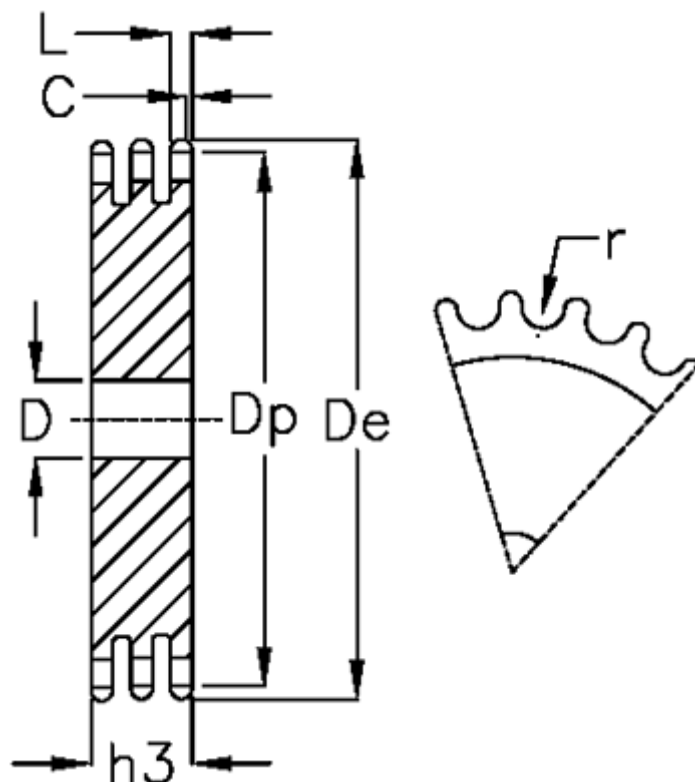

Article number: 616023007085

Description: Plate wheel 12 B-3 Z=85 triplex

Measures

C = 2

D = 30

De = 524.5

Dp = 515.55

For chain size = 3/4 x 7/16

For chain type = 12 B-3

h3 = 49.8

L = 10.8

Number of teeth = 85

r = 12.07